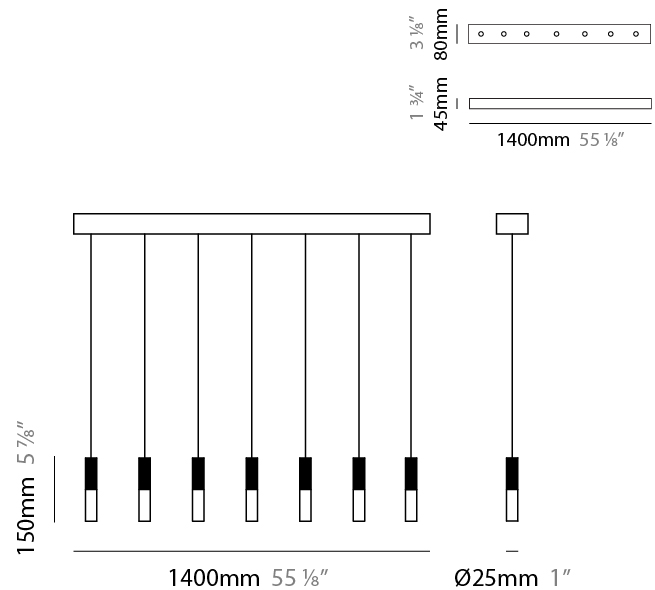

IO 7 LIGHT SUSPENSION

D101333

base number

1. To build a product code in our configurator select the specify button on the base model # product page
2. To build a manual product code on this datasheet choose from the options listed below in blue font and add the suffix to the base model #

GENERAL

Series: IO
Subseries: IO 7 Light
Brand: Quasar
Division: Design
Mounting Type: Suspension
Mounting Location: Ceiling
Subcategory: Pendant

PHYSICAL

Shape: Cylinder
Length (mm): 1400
Length (in): 55 7/8
Width (mm): 27
Width (in): 1 1/16
Height (mm): 150
Height (in): 5 7/8
Max. Overall Height (mm): 2150
Max. Overall Height (in): 84 3/8
Light Distribution: Downlight
Weight (kg): 7.3
Weight (lbs): 16.09
Fixture Finish: BPA
Fixture Material: Metal
Cable Details: 2000mm Cable

ELECTRICAL

Lamp Type: LED
Input Wattage (W): 21.7
Total Output Wattage (W): 18.9
Dimming: Tri-Mode (Non-Dimming and Phase Dimming (120Vac only) and 0-10V Dimming)
Driver Included: Yes
Driver Location: Integrated
Driver Type: Constant Current - Universal
Driver Class: Class 2
Input Voltage (V): 120 - 277
Constant Current (MA): 350
Upon Request: 0-10Vdc dimming / Phase dimming @120Vac only / 277Vac

LED

Number of LEDs: 7
Color Temperature (°K): 2700
Max. Delivered Lumen (lm): 1946
CRI: >90 CRI
Lamp Life (hrs): 50000

OPTICAL

RATINGS AND CERTIFICATIONS

Certified By: Certified for North American Standards
IP rating: IP20