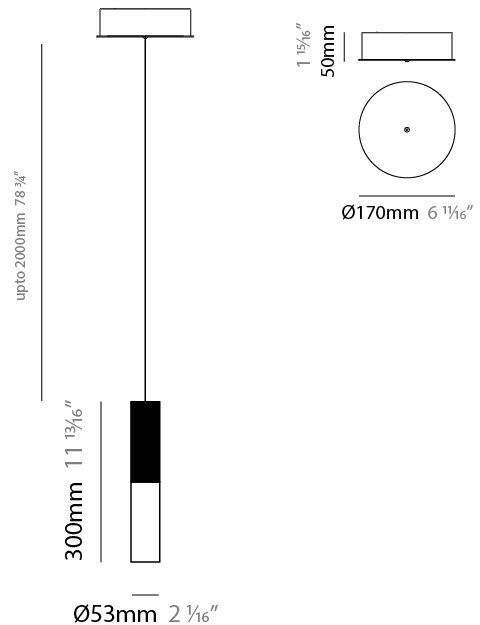

IO SINGLE XL SUSPENSION

D101446

base number

1. To build a product code in our configurator select the specify button on the base model # product page
2. To build a manual product code on this datasheet choose from the options listed below in blue font and add the suffix to the base model #

GENERAL

Series: IO
Subseries: IO Single XL
Brand: Quasar
Division: Design
Mounting Type: Suspension
Mounting Location: Ceiling
Subcategory: Pendant

PHYSICAL

Shape: Cylinder
Diameter (mm): 53
Diameter (in): 2 1/16
Height (mm): 300
Height (in): 11 13/16
Max. Overall Height (mm): 2300
Max. Overall Height (in): 90 3/16
Light Distribution: Downlight
Weight (kg): 1.5
Weight (lbs): 3.31
Fixture Finish: BPA
Fixture Material: Metal
Cable Details: 2000mm Cable

ELECTRICAL

Lamp Type: LED
Input Wattage (W): 11.6
Total Output Wattage (W): 8
Dimming: Tri-Mode (Non-Dimming and Phase Dimming (120Vac only) and 0-10V Dimming)
Driver Included: Yes
Driver Location: Integrated
Driver Type: Constant Current - 120Vac
Driver Class: Class 2
Input Voltage (V): 120 - 277
Constant Current (MA): 350
Upon Request: (Not included - see components) Integral: 0-10Vdc dimming / Phase dimming @120Vac only / 277Vac

LED

Number of LEDs: 1
Color Temperature (°K): 2700
Max. Delivered Lumen (lm): 125
CRI: >90 CRI
Lamp Life (hrs): 50000

OPTICAL

RATINGS AND CERTIFICATIONS

Certified By: Certified for North American Standards
IP rating: IP20